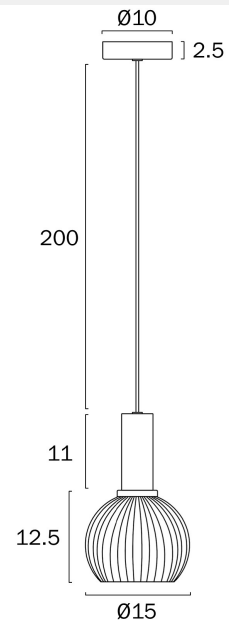

AOSTA 15CM PENDANT LIGHT

Note: Dimensions are only a guide and may vary due to manufacturing variations.

LIGHT SOURCE

Voltage Input

240V

Total Wattage (max)

25

Globe Type

E27

Globe / Light Source qty

1

Globe / Light Source included

No

Dimmable

Globe Dependant

SPECIFICATIONS

Matte,Frosted

WARRANTY

Replacement Warranty

*3 Years

PRODUCT DIMENSIONS

Fixture Weight (Kg)

0.62

Fixture Diameter (cm)

15

Telbix.

Fixture Height (cm)

12.5

Suspension Length (cm)

200

OTHER

Installation Required