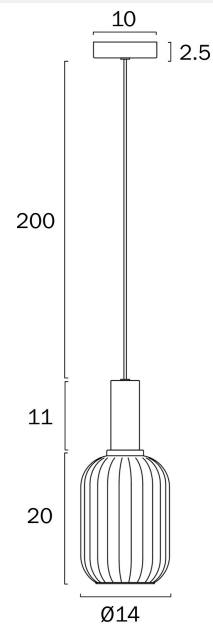

AOSTA 13CM PENDANT LIGHT

Note: Dimensions are only a guide and may vary due to manufacturing variations.

LIGHT SOURCE

Voltage Input

240V

Total Wattage (max)

25

Globe Type

E27

Globe / Light Source qty

1

Globe / Light Source included

No

Dimmable

Globe Dependant

SPECIFICATIONS

Matte,Frosted

WARRANTY

Replacement Warranty

*3 Years

PRODUCT DIMENSIONS

Fixture Weight (Kg)

0.72

Fixture Diameter (cm)

14

Telbix.

Fixture Height (cm)

20

Suspension Length (cm)

200

OTHER

Installation Required