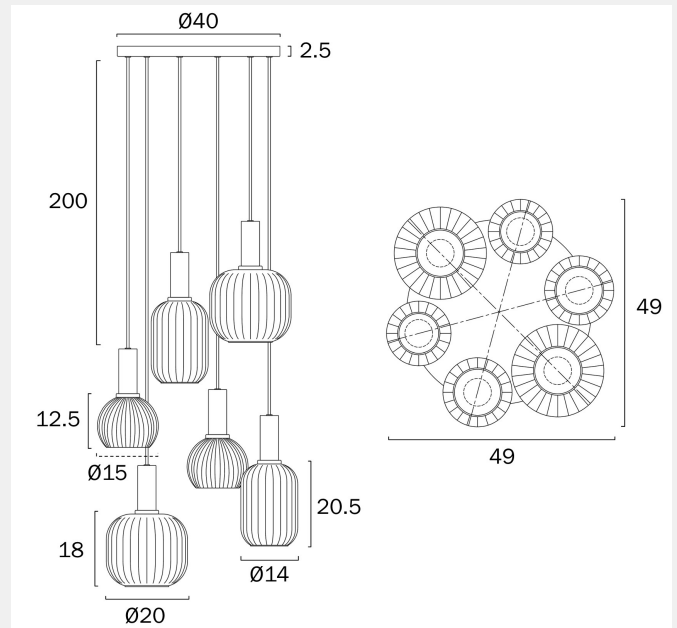

AOSTA 6 PENDANT LIGHT

Note: Dimensions are only a guide and may vary due to manufacturing variations.

LIGHT SOURCE

Voltage Input

240V

Total Wattage (max)

150

Wattage

25

Globe Type

E27

Globe / Light Source qty

6

Globe / Light Source included

No

Dimmable

Globe Dependant

SPECIFICATIONS

Lead and Plug

No

IP rating

IP20

Height Adjustable?

Yes

5.7

Telbix.

Fixture Diameter (cm)

49

Suspension Length (cm)

200

OTHER

Installation Required