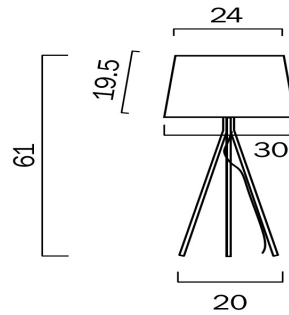

ANNA TABLE LAMP

LIGHT SOURCE

Voltage Input

240V

Total Wattage (max)

25

Globe Type

E27

Fixture Material

Metal,Fabric

Fixture Finish

Matte,Sand

PRODUCT DIMENSIONS

Fixture Weight (Kg)

1

Fixture Height (cm)

61

Fixture Diameter (cm)

30

Cable Length (cm)

180 (30+Inline Switch+150)

WARRANTY

Replacement Warranty

*Clearance item 1 year warranty