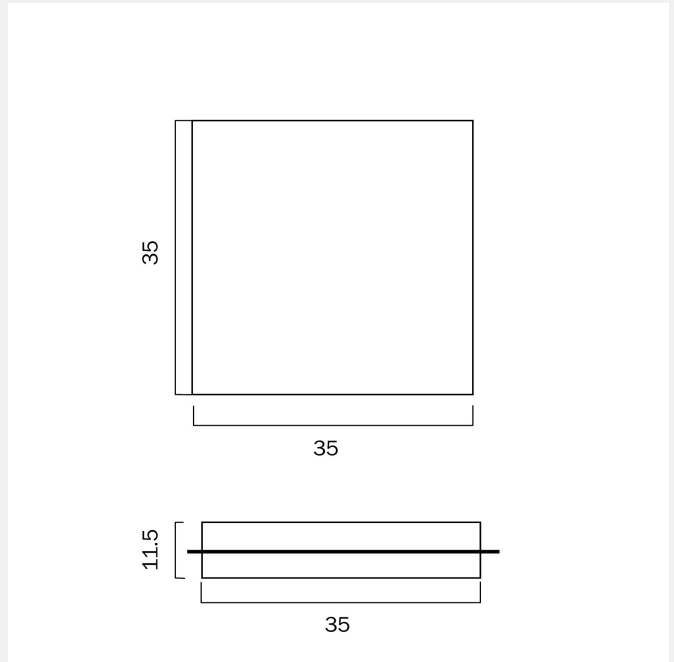

ANDELA SQUARE 30W LED OYSTER DIMMABLE CEILING LIGHT

LIGHT SOURCE

Voltage Input

240V

Total Wattage (max)

30

Globe Type

LED integrated SMD

Globe / Light Source included

Yes

Color Kelvin

5000k

Color Temperature

Cool White

Dimmable

Yes

CRI (Color Rendering Index)

>85

Lumens

2400

Surge Protection (Yes/No)

Yes

SPECIFICATIONS

Lead and Plug

No

IP rating

IP20

Electrical Protection

CLASS I - HIGH VOLTAGE, EARTH REQUIRED

Beam Angle (degree)

120

Mounting

Surface

COLOUR AND MATERIAL

Fixture Material

Metal,Crystal

Diffuser Material

Crystal

PRODUCT DIMENSIONS

Fixture Weight (Kg)

2.7