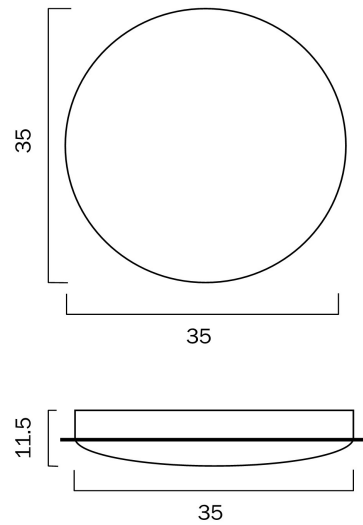

ANDELA ROUND 30W LED OYSTER DIMMABLE CEILING LIGHT

LIGHT SOURCE

Voltage Input

240V

Total Wattage (max)

30

Globe Type

LED integrated SMD

2.5

telbix.

Fixture Diameter (cm)

35

Fixture Projection (cm)

11.5

WARRANTY

Replacement Warranty