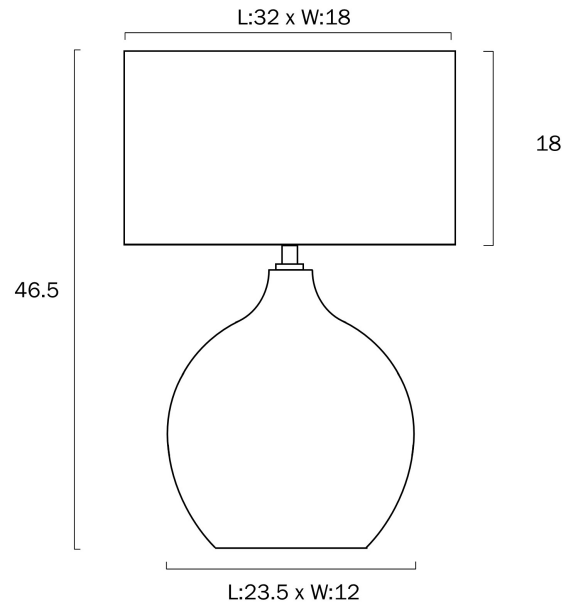

ANCORA CERAMIC TABLE LAMP

Note: Dimensions are only a guide and may vary due to manufacturing variations.

LIGHT SOURCE

Voltage Input

240V

Total Wattage (max)

25

Globe Type

E27

Globe / Light Source qty

1

Globe / Light Source included

No

Dimmable

Globe Dependant

SPECIFICATIONS

COLOUR AND MATERIAL

Fixture Material

Ceramic

Fixture Finish

Gloss

PRODUCT DIMENSIONS

Fixture Height (cm)

48

Fixture Length (cm)

32

Fixture Width (cm)

18

Cable Length (cm)

180 (30+Inline Switch+150)

WARRANTY

Replacement Warranty