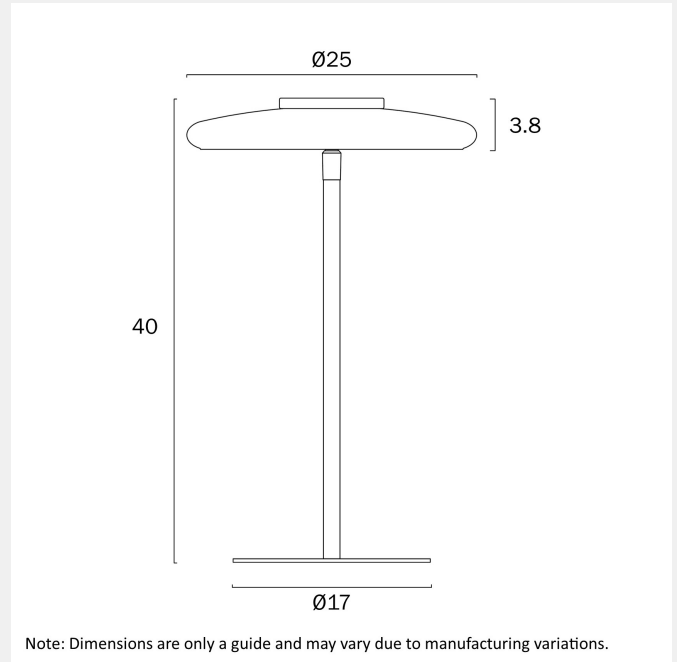

AMITY LED TABLE LAMP

LIGHT SOURCE

Voltage Input

240V

Total Wattage (max)

8

Globe Type

LED integrated SMD