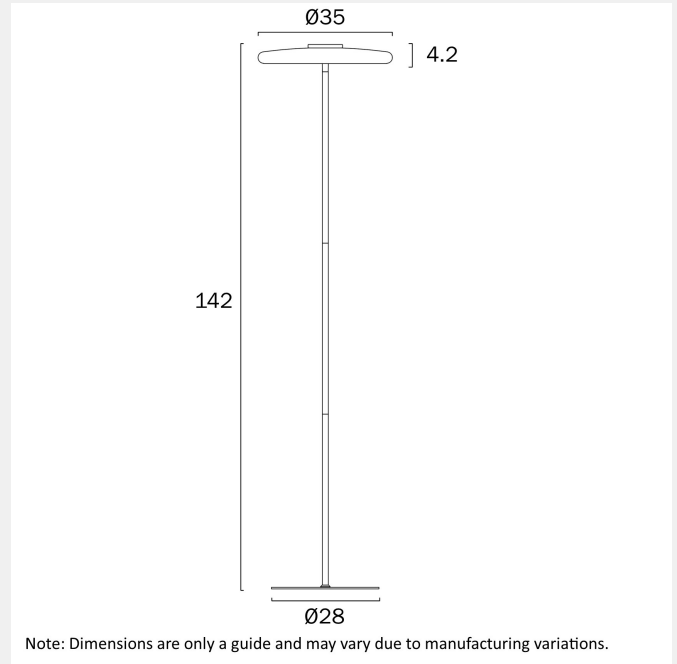

### LIGHT SOURCE

**Voltage Input**

240V

**Total Wattage (max)**

12

**Globe Type**

LED integrated SMD

**Globe / Light Source qty**

### PRODUCT DIMENSIONS

**Fixture Weight (Kg)**

5.3