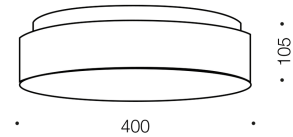

AMELIA 40CM 32W 3CCT LED OYSTER DIMMABLE CEILING LIGHT

LIGHT SOURCE

Voltage Input

240V

Total Wattage (max)

32

Globe Type

LED integrated SMD

Diffuser Material

Polycarbonate

PRODUCT DIMENSIONS

Fixture Weight (Kg)

1.3

Fixture Diameter (cm)

40

Fixture Projection (cm)