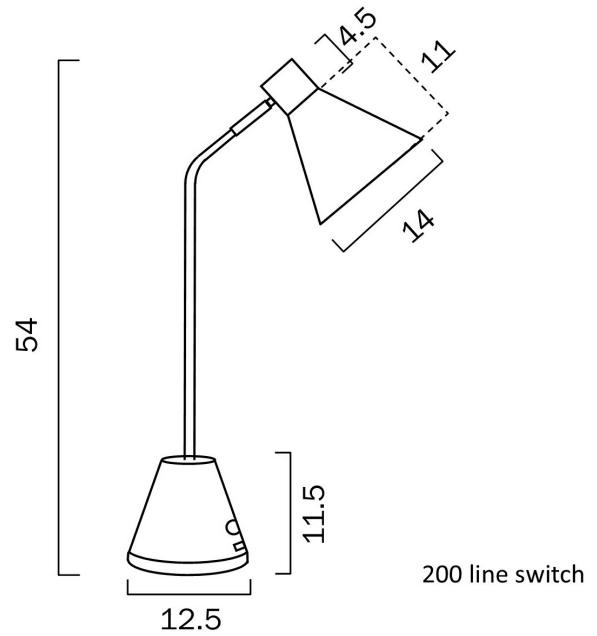

### LIGHT SOURCE

**Voltage Input**

240V

**Total Wattage (max)**

25

**Globe Type**

E14

**Globe / Light Source qty**

### PRODUCT DIMENSIONS

**Fixture Weight (Kg)**

1.5

**Fixture Height (cm)**

54

**Fixture Diameter (cm)**

25

**telbix.**