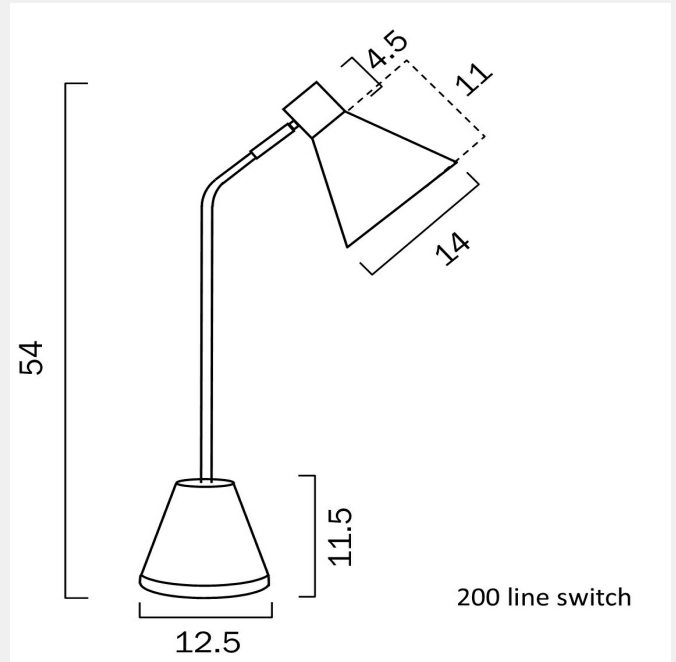

AMBIA TABLE LAMP

LIGHT SOURCE

Voltage Input

240V

Total Wattage (max)

25

Globe Type

E14

Yes

Switch

Lamp Base

IP rating

IP20

Beam Angle (degree)

120

Electrical Protection

1.5

Fixture Height (cm)

54

Fixture Diameter (cm)

25

Cable Length (cm)

Button Switch (Base) + 180

WARRANTY