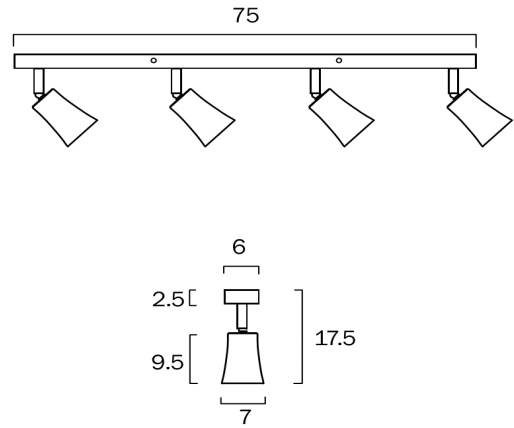

ALVEY 4 LIGHT CEILING SPOTLIGHT

LIGHT SOURCE

Voltage Input

240V

Total Wattage (max)

24

Globe Type

GU10

Fixture Material

Iron

Fixture Finish

Sand

PRODUCT DIMENSIONS

Fixture Weight (Kg)

1.12

Fixture Projection (cm)

17.5

Fixture Length (cm)

75

Fixture Width (cm)

7

WARRANTY

Replacement Warranty

*3 Years