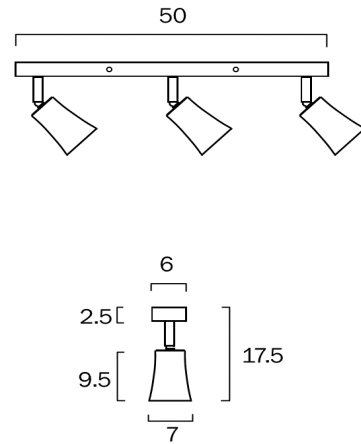

ALVEY 3 LIGHT CEILING SPOTLIGHT

LIGHT SOURCE

Voltage Input

240V

Total Wattage (max)

18

Globe Type

GU10

Fixture Material

Iron

Fixture Finish

Sand

PRODUCT DIMENSIONS

Fixture Weight (Kg)

0.86

Fixture Projection (cm)

17.5

Fixture Length (cm)

50

Fixture Width (cm)

7

WARRANTY

Replacement Warranty

*3 Years