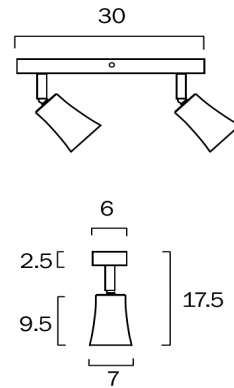

ALVEY 2 LIGHT CEILING SPOTLIGHT

LIGHT SOURCE

Voltage Input

240V

Total Wattage (max)

12

Globe Type

GU10

Fixture Material

Iron

Fixture Finish

Sand

PRODUCT DIMENSIONS

Fixture Weight (Kg)

0.59

Fixture Projection (cm)

17.5

Fixture Length (cm)

30

Fixture Width (cm)

7

WARRANTY

Replacement Warranty

*3 Years