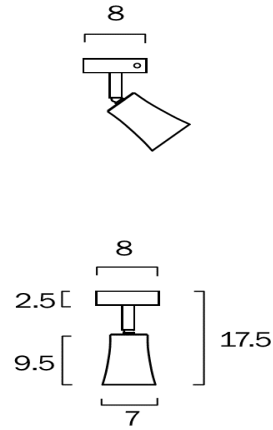

## ALVEY 1 LIGHT WALL SPOTLIGHT

### LIGHT SOURCE

**Voltage Input**

240V

**Total Wattage (max)**

35

**Globe Type**

GU10

**Globe / Light Source qty**

Surface

### PRODUCT DIMENSIONS

**Fixture Weight (Kg)**

0.26

**Fixture Projection (cm)**

17.5

**Fixture Diameter (cm)**

8

**Fixture Length (cm)**