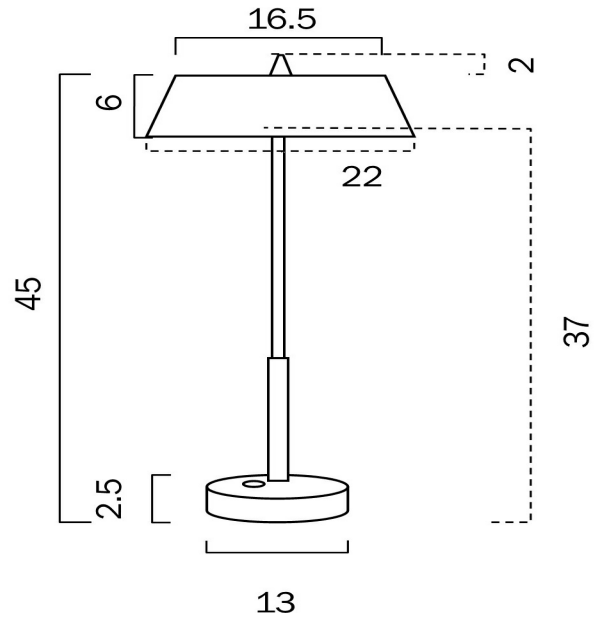

ALLURE LED TABLE LAMP

LIGHT SOURCE

Voltage Input

240V

Total Wattage (max)

7

Globe Type

LED integrated SMD

Globe / Light Source qty

1

Globe / Light Source included

Yes

Color Kelvin

3000k

Color Temperature

Warm White

700

COLOUR AND MATERIAL

Fixture Material

Metal

Fixture Finish

Matte

PRODUCT DIMENSIONS

Fixture Weight (Kg)

1.5

Telbix.

Fixture Height (cm)

45

Fixture Diameter (cm)

22

Cable Length (cm)

Touch switch (base) + 180