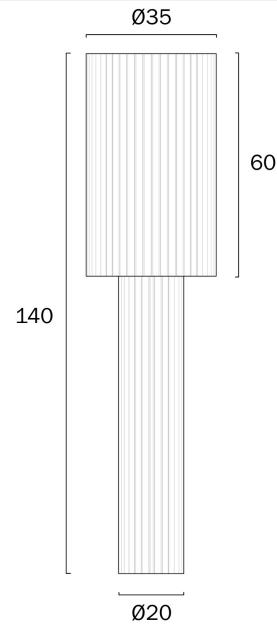

ALCONA FLOOR LAMP

Note: Dimensions are only a guide and may vary due to manufacturing variations.

LIGHT SOURCE

Voltage Input

240V

Total Wattage (max)

50

Globe Type

E27

Globe / Light Source qty

2

Globe / Light Source included

No

Dimmable

Globe Dependant

SPECIFICATIONS

Fixture Weight (Kg)

6.3

Fixture Height (cm)

140

Fixture Diameter (cm)

35

Cable Length (cm)

200 (50+Foot Switch+150)