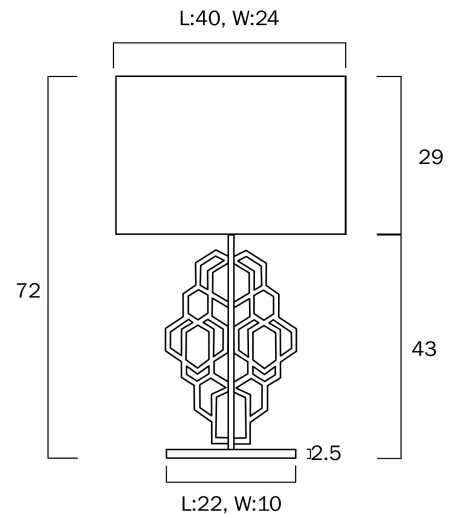

AKRON TABLE LAMP LARGE

LIGHT SOURCE

Voltage Input

240V

Total Wattage (max)

25

Globe Type

E27

Globe / Light Source qty

1

Globe / Light Source included

No

Dimmable

Globe Dependant

SPECIFICATIONS

Lead and Plug

Fixture Material

Marble,Metal,Fabric

PRODUCT DIMENSIONS

Fixture Weight (Kg)

3

Fixture Height (cm)

66

Cable Length (cm)