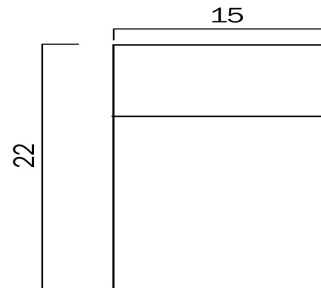

AKIRA BATTEN FIX CEILING LIGHT

LIGHT SOURCE

Globe Type

B22

Globe / Light Source qty

1

Globe / Light Source included

No

Dimmable

Globe Dependant

SPECIFICATIONS

Lead and Plug

No

IP rating

IP20

Mounting

Batten Fix (DIY)

COLOUR AND MATERIAL

Fixture Material

Fabric

PRODUCT DIMENSIONS

Fixture Weight (Kg)

0.1

Fixture Projection (cm)

22

Fixture Height (cm)

22

Fixture Diameter (cm)

15

WARRANTY

Replacement Warranty

*3 Years

OTHER

Installation Required

Yes (DIY)