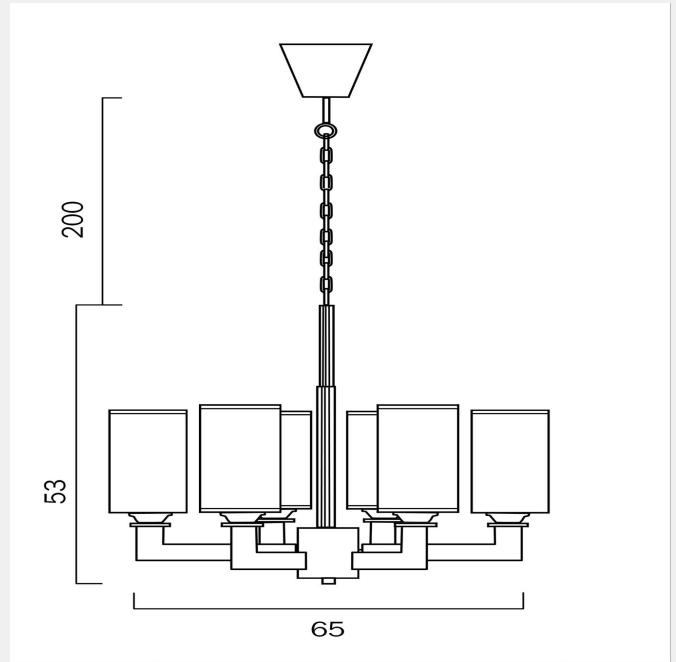

AHERN 6 PENDANT LIGHT SOLID BRASS

LIGHT SOURCE

Voltage Input

240V

Total Wattage (max)

150

Wattage

25

Globe Type

E27

Globe / Light Source qty

6

Globe / Light Source included

No

Dimmable

Globe Dependant

SPECIFICATIONS

Lead and Plug

No

IP rating

IP20

Suspension Type

Chain

Height Adjustable?

*3 Years

PRODUCT DIMENSIONS

Fixture Diameter (cm)

65

Fixture Height (cm)

53

Suspension Length (cm)

200