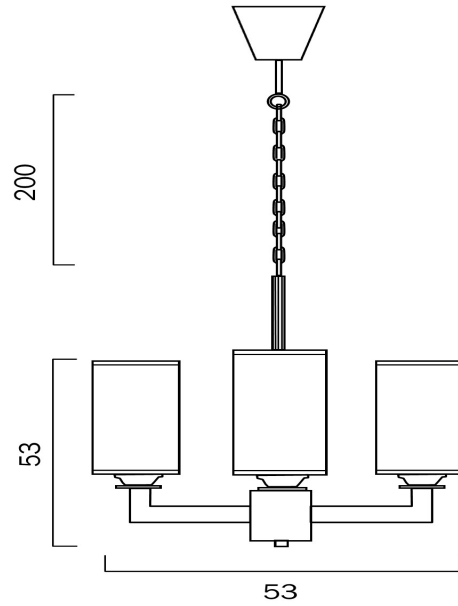

AHERN 3 PENDANT LIGHT SOLID BRASS

LIGHT SOURCE

Voltage Input

240V

Total Wattage (max)

75

Wattage

25

Globe Type

E27

Globe / Light Source qty

3

Globe / Light Source included

No

Dimmable

Globe Dependant

SPECIFICATIONS

Lead and Plug

No

IP rating

IP20

Suspension Type

Chain

Height Adjustable?

*3 Years

PRODUCT DIMENSIONS

Fixture Diameter (cm)

53

Fixture Height (cm)

53

Suspension Length (cm)

200