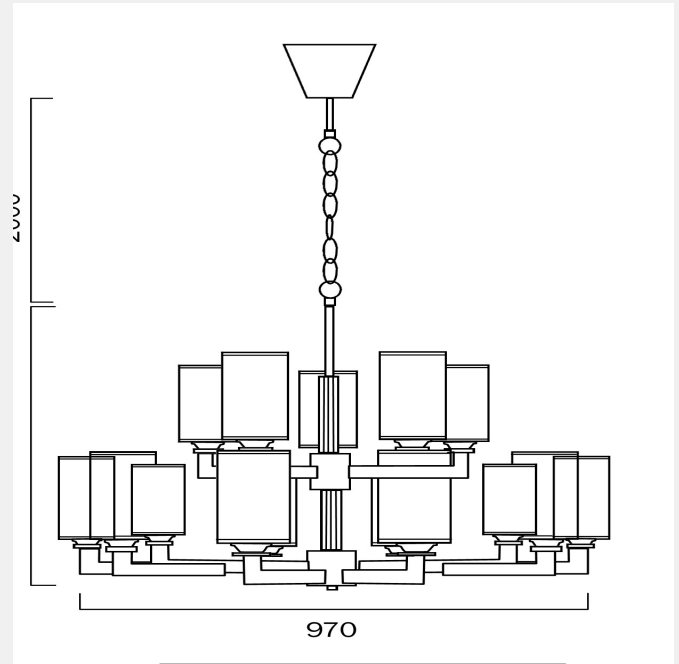

AHERN 15 PENDANT LIGHT SOLID BRASS

LIGHT SOURCE

Voltage Input

240V

Total Wattage (max)

375

Wattage

25

Globe Type

E27

Globe / Light Source qty

15

Globe / Light Source included

No

Dimmable

Globe Dependant

Yes

Mounting

Surface

Electrical Protection

CLASS I - HIGH VOLTAGE, EARTH REQUIRED

Beam Angle (degree)

360

COLOUR AND MATERIAL

*3 Years

PRODUCT DIMENSIONS

Fixture Diameter (cm)

97

Fixture Height (cm)

73

Suspension Length (cm)

200