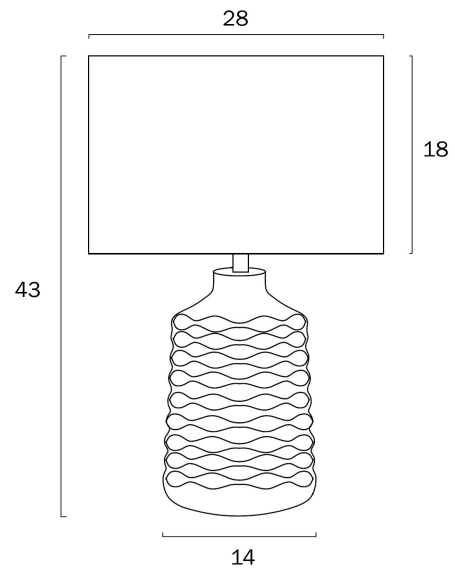

## AGRA CERAMIC TABLE LAMP

Note: Dimensions are only a guide and may vary due to manufacturing variations.

### LIGHT SOURCE

**Voltage Input**

240V

**Total Wattage (max)**

25

**Globe Type**

E27

**Globe / Light Source qty**

### PRODUCT DIMENSIONS

**Fixture Height (cm)**

43

**Fixture Diameter (cm)**

28

**Cable Length (cm)**

180 (30+Inline Switch+150)

**telbix.**