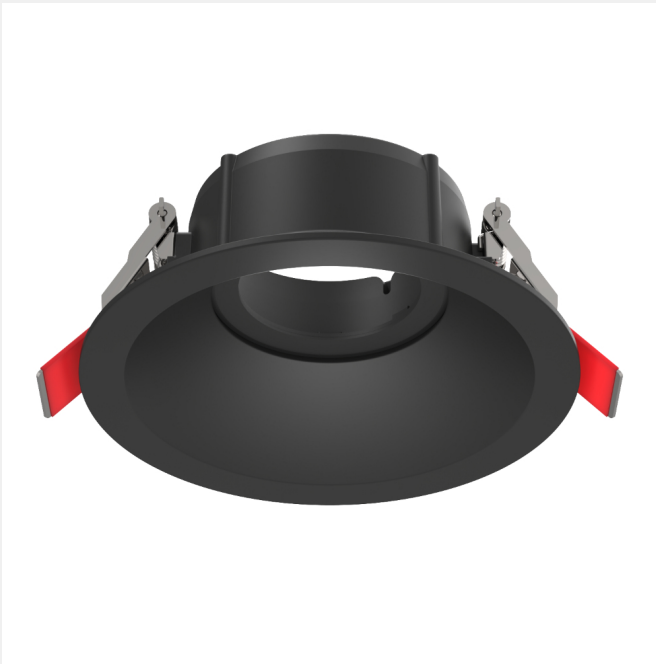

613 FRAME ONLY

telbix.

LIGHT SOURCE

Globe / Light Source qty

1

Globe / Light Source included

No

SPECIFICATIONS

IP rating

IP44

Raked Ceiling Compatible

Yes

Mounting

Recess

COLOUR AND MATERIAL

Fixture Material

Aluminium

Fixture Finish

Satin

PRODUCT DIMENSIONS

Fixture Diameter (cm)

10.5

Fixture Height (cm)

4.5