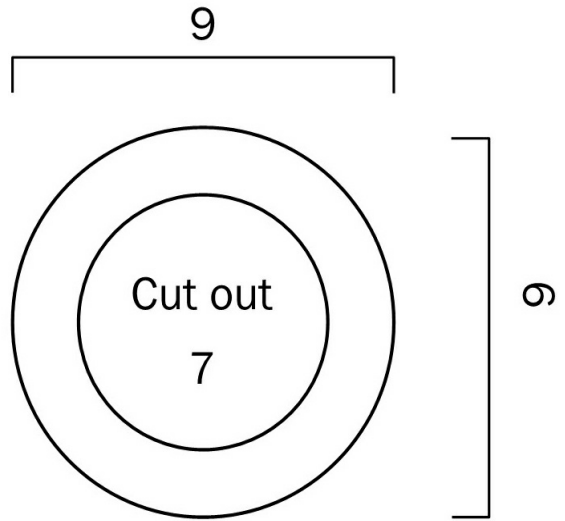

601 DOWNLIGHT FRAME ONLY

LIGHT SOURCE

Globe / Light Source qty

1

Globe / Light Source included

No

SPECIFICATIONS

IP rating

Fixture Material

Aluminium

Fixture Finish

Satin

PRODUCT DIMENSIONS

Fixture Diameter (cm)

9

Fixture Height (cm)