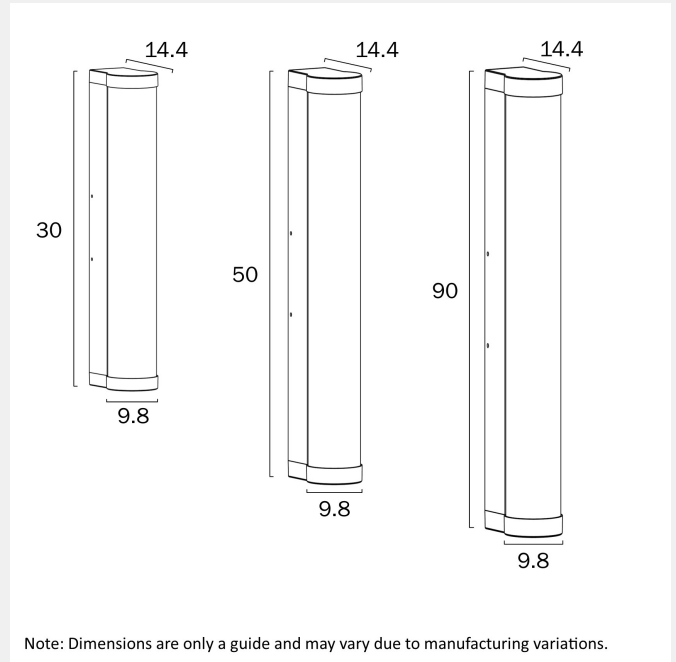

GEVET 50CM EXTERIOR WALL LIGHT

LIGHT SOURCE

Voltage Input

240V

Total Wattage (max)

24

Globe Type

Integrated LED

PRODUCT DIMENSIONS

Fixture Weight (Kg)

2.16

Fixture Projection (cm)

14.4

Fixture Height (cm)

50

Fixture Width (cm)