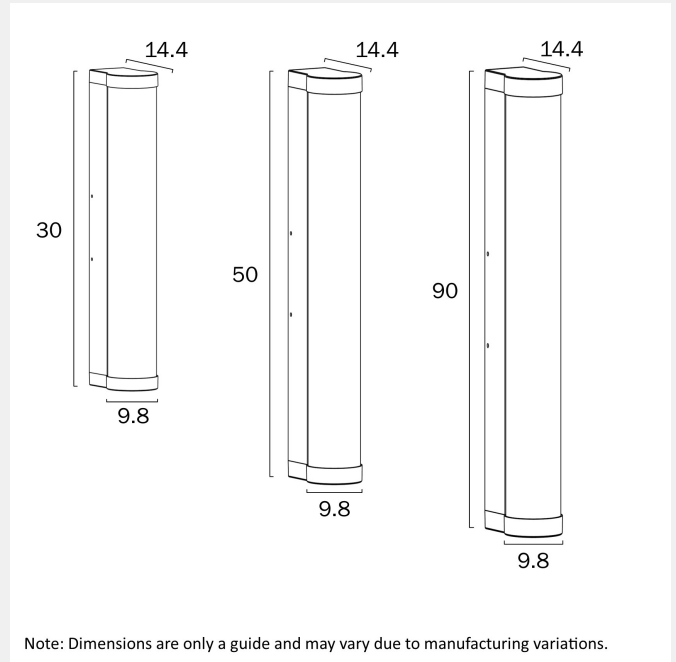

### LIGHT SOURCE

**Voltage Input**

240V

**Total Wattage (max)**

12

**Globe Type**

Integrated LED

**Globe / Light Source qty**

## PRODUCT DIMENSIONS

---

**Fixture Weight (Kg)**

1.41

**Fixture Projection (cm)**

14.4

**Fixture Height (cm)**

30

**Fixture Width (cm)**

9.8