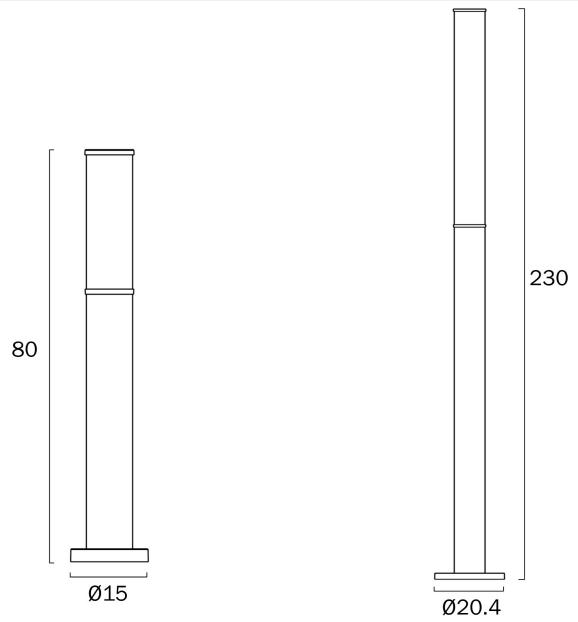

GEVET 80CM EXTERIOR LED BOLLARD LIGHT

Note: Dimensions are only a guide and may vary due to manufacturing variations.

LIGHT SOURCE

Voltage Input

240V

Total Wattage (max)

12

Globe Type

Integrated LED

Globe / Light Source qty

1

Globe / Light Source included

Yes

Color Kelvin

3000k

Color Temperature

Polycarbonate

PRODUCT DIMENSIONS

Fixture Weight (Kg)

1.83

Fixture Height (cm)

80

Fixture Diameter (cm)

9.7