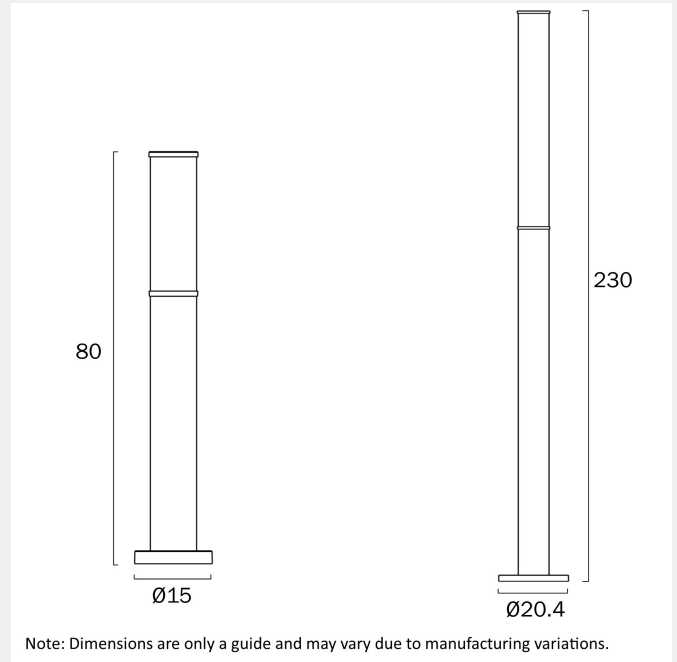

### LIGHT SOURCE

**Voltage Input**

240V

**Total Wattage (max)**

34

**Globe Type**

Integrated LED

**Globe / Light Source qty**

## PRODUCT DIMENSIONS

---

**Fixture Weight (Kg)**

4.7

**Fixture Height (cm)**

230

**Fixture Diameter (cm)**

9.7