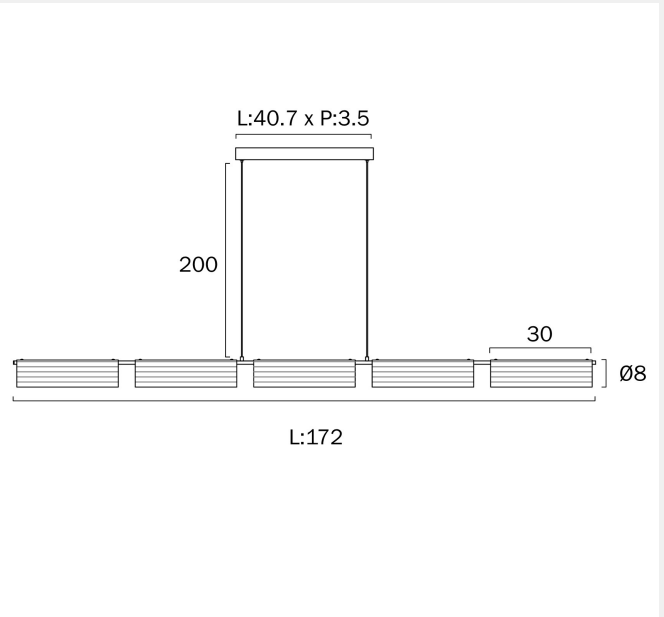

## VOLUTO LINEAR PENDANT LIGHT

Note: Dimensions are only a guide and may vary due to manufacturing variations.

### LIGHT SOURCE

**Voltage Input**

240

**Total Wattage (max)**

40

**Globe Type**

LED Integrated

**Globe / Light Source qty**