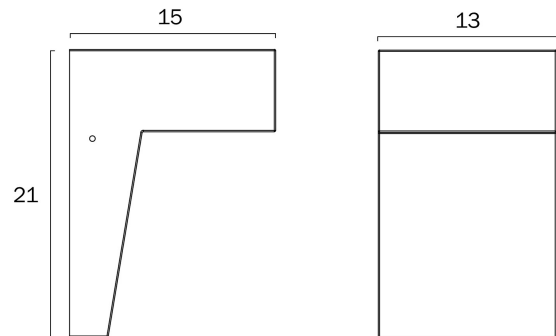

ENGAR GYPSUM EXTERIOR WALL LIGHT

Note: Dimensions are only a guide and may vary due to manufacturing variations.

LIGHT SOURCE

Voltage Input

240V

Total Wattage (max)

6

Globe Type

Glass

PRODUCT DIMENSIONS

Fixture Weight (Kg)

3.2

Fixture Projection (cm)

15

Fixture Height (cm)

21