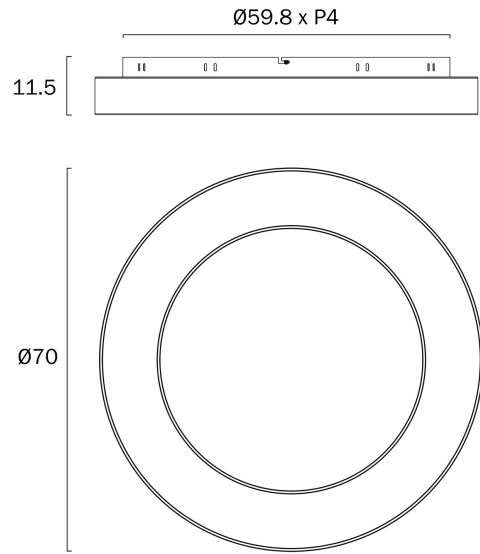

ASTANA CTC CEILING LIGHT

Note: Dimensions are only a guide and may vary due to manufacturing variations.

LIGHT SOURCE

Voltage Input

240

Total Wattage (max)

56

Wattage

0

PRODUCT DIMENSIONS

Fixture Weight (Kg)

6.2

Suspension Length (cm)

0

Fixture Projection (cm)

11.5

Fixture Height (cm)

0

Fixture Diameter (cm)

70

Fixture Length (cm)

0

Fixture Width (cm)

0