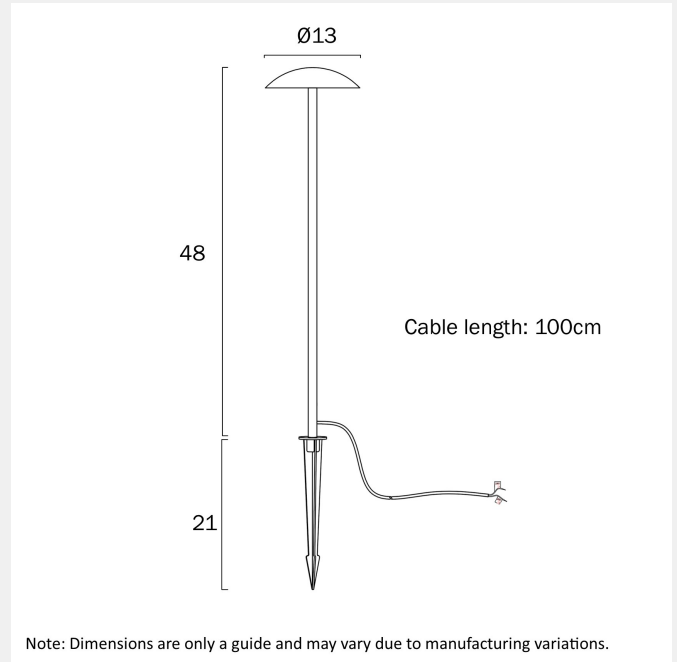

LUC 24V 5W EXTERIOR LED POST SPIKE LIGHT

Note: Dimensions are only a guide and may vary due to manufacturing variations.

LIGHT SOURCE

Voltage Input

24V

Total Wattage (max)

5

Globe Type

Sand

Fixture Material

Aluminium, Polycarbonate

Diffuser Material

Polycarbonate

PRODUCT DIMENSIONS

Fixture Weight (Kg)

0.5

Fixture Height (cm)

48

Telbix.

Fixture Diameter (cm)

13

Cable Length (cm)

100

WARRANTY