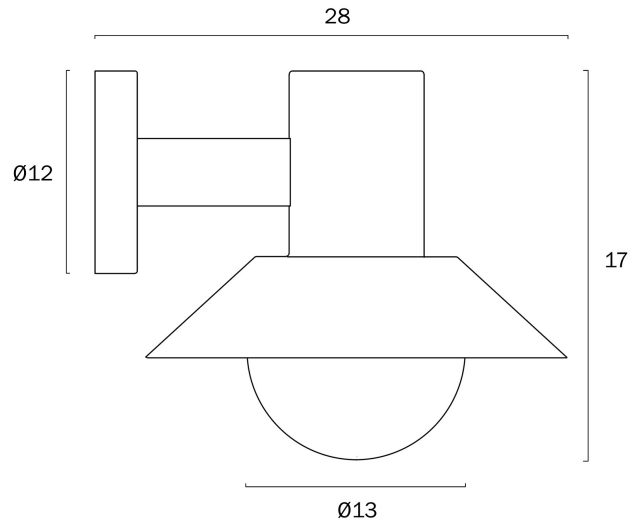

DELORE EXTERIOR WALL LIGHT

Note: Dimensions are only a guide and may vary due to manufacturing variations.

LIGHT SOURCE

Voltage Input

240V

Total Wattage (max)

25

Globe Type

Fixture Weight (Kg)

1.1

Fixture Projection (cm)

28

Fixture Height (cm)

17

WARRANTY

Replacement Warranty