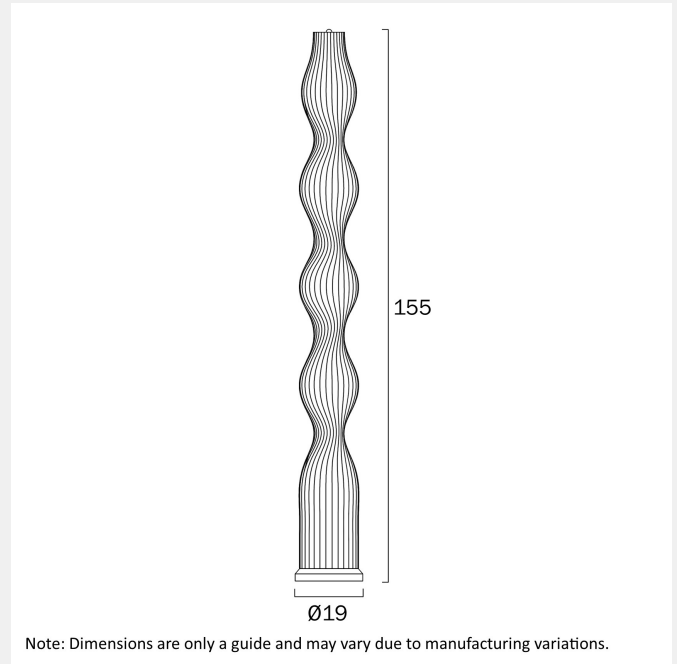

CHOLLA LED FLOOR LAMP

LIGHT SOURCE

Voltage Input

240V

Total Wattage (max)

24

Globe Type

LED integrated SMD

Globe / Light Source qty

1

Globe / Light Source included

Yes

Color Kelvin

4000k

Color Temperature

Natural White

Dimmable

No

CRI (Color Rendering Index)

>80

Lumens

1736

SPECIFICATIONS

Lead and Plug

Yes

Switch

Foot Switch

IP rating

IP20

Height Adjustable?

No

Electrical Protection

CLASS III - LOW VOLTAGE, <54v

COLOUR AND MATERIAL

Fixture Material

Iron, ABS

PRODUCT DIMENSIONS

Fixture Weight (Kg)

3.1

Fixture Height (cm)

155