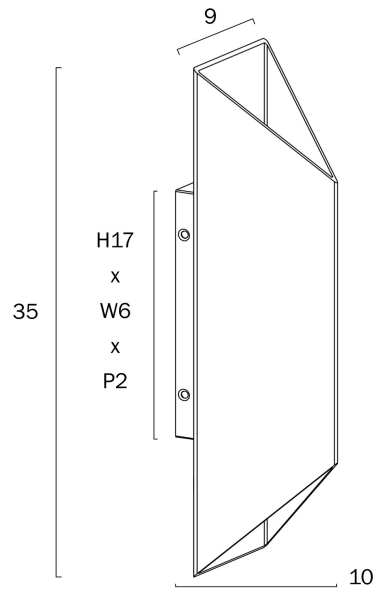

CHASKA WALL LIGHT

Note: Dimensions are only a guide and may vary due to manufacturing variations.

LIGHT SOURCE

Voltage Input

240V

Total Wattage (max)

8

Globe Type

COLOUR AND MATERIAL

Fixture Material

Aluminium, Iron

Fixture Finish

Matte

PRODUCT DIMENSIONS

Fixture Weight (Kg)

1.2

Fixture Projection (cm)

10

Fixture Width (cm)

9

Fixture Height (cm)

35

WARRANTY

Replacement Warranty