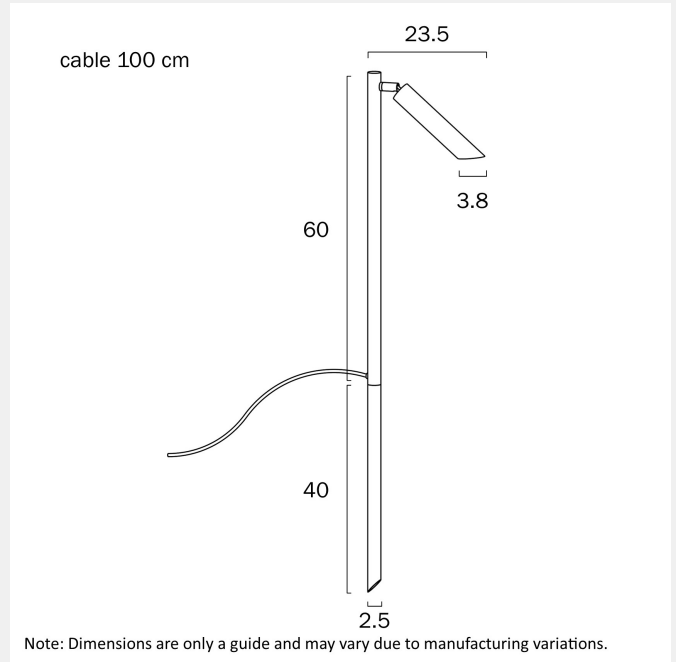

ESLEN 24V EXTERIOR LED POST SPIKE LIGHT

LIGHT SOURCE

Voltage Input

24V

Total Wattage (max)

3

Globe Type

LED integrated COB

1.15

Fixture Height (cm)

60

Cable Length (cm)

100

Fixture Width (cm)

23.5

WARRANTY