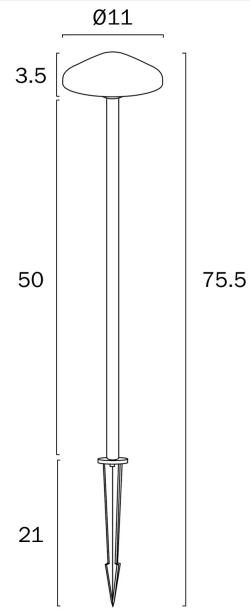

## SCAPE 24V EXTERIOR LED POST SPIKE LIGHT

Note: Dimensions are only a guide and may vary due to manufacturing variations.

### LIGHT SOURCE

**Voltage Input**

24V

**Total Wattage (max)**

3

**Globe Type**

LED integrated COB

**Globe / Light Source qty**

### PRODUCT DIMENSIONS

**Fixture Weight (Kg)**

0.7

**Fixture Height (cm)**

50

# Telbix.

Fixture Diameter (cm)

11

Cable Length (cm)

100