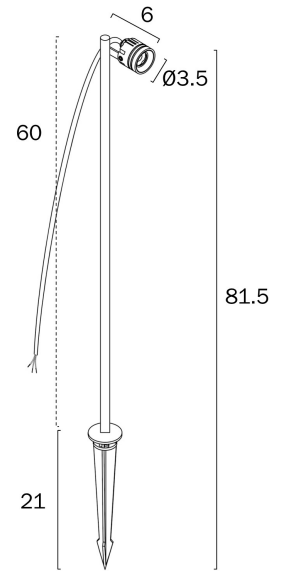

RILTO 24V EXTERIOR LED POST SPIKE LIGHT

Cable 100cm

Note: Dimensions are only a guide and may vary due to manufacturing variations.

LIGHT SOURCE

Voltage Input

24V

Total Wattage (max)

3

Globe Type

LED integrated COB

Globe / Light Source qty

1

Globe / Light Source included

Yes

Color Kelvin

3000k

Fixture Finish

Sand

Fixture Material

Aluminium, Polycarbonate

Diffuser Material

Polycarbonate

PRODUCT DIMENSIONS

Fixture Weight (Kg)

0.5

Fixture Height (cm)

60

Telbix.

Fixture Diameter (cm)

3.5

Cable Length (cm)

100