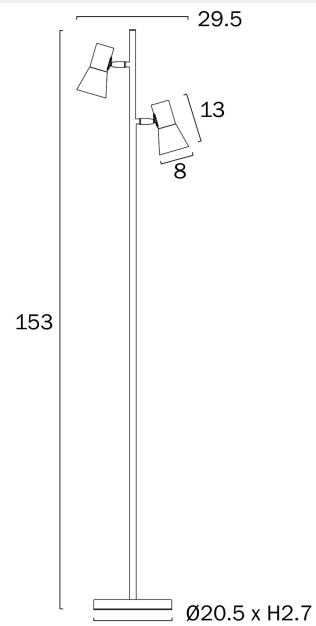

VERIK FLOOR LAMP

Note: Dimensions are only a guide and may vary due to manufacturing variations.

LIGHT SOURCE

Voltage Input

240V

Total Wattage (max)

12

Wattage

Globe Dependant

SPECIFICATIONS

Lead and Plug

Yes

Switch

Foot Switch

IP rating

IP20

Satin

Fixture Pantone Color

RAL 1013 (BE)

PRODUCT DIMENSIONS

Fixture Weight (Kg)

3.46

Fixture Height (cm)

153

Fixture Length (cm)

20.5

telbix.

Fixture Width (cm)

29.5

Cable Length (cm)

200 (50+Foot Switch+150)

WARRANTY