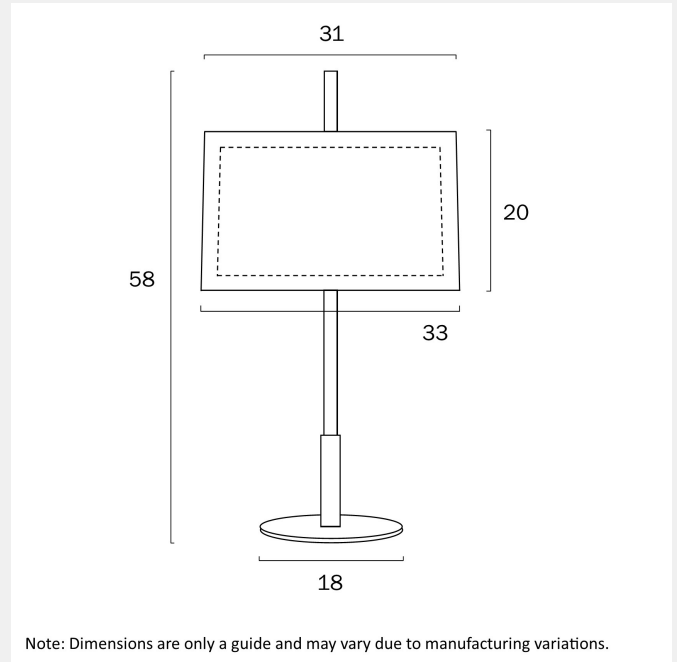

VALE TABLE LAMP

LIGHT SOURCE

Voltage Input

240V

Total Wattage (max)

25

Globe Type

E27

Fixture Material

Metal,Fabric

Diffuser Material

Fabric

PRODUCT DIMENSIONS

Fixture Height (cm)

52.5

Fixture Diameter (cm)