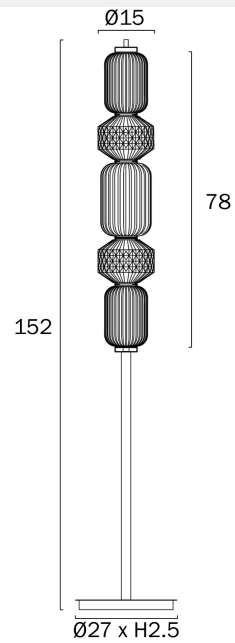

TORSO LED FLOOR LAMP

Note: Dimensions are only a guide and may vary due to manufacturing variations.

LIGHT SOURCE

Voltage Input

240V

Total Wattage (max)

26

Globe Type

Yes - 3 Step by switch (100% - 50% -20%)

Lumens

976

SPECIFICATIONS

Lead and Plug

Yes

Switch

Foot Switch

Iron,Glass

Fixture Finish

Matte (BK) or Gloss (BRS)

PRODUCT DIMENSIONS

Fixture Weight (Kg)

6.99

Fixture Height (cm)

152

Fixture Diameter (cm)

15

Telbix.

Fixture Length (cm)

15

Fixture Width (cm)

15

Cable Length (cm)