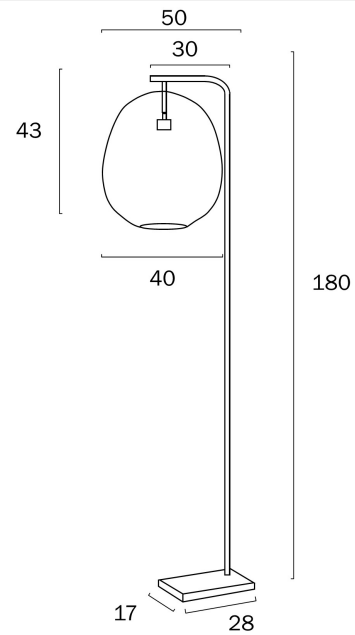

## RANA 40CM FLOOR LAMP

Note: Dimensions are only a guide and may vary due to manufacturing variations.

### LIGHT SOURCE

**Voltage Input**

240V

**Total Wattage (max)**

25

**Globe Type**

E27

**Globe / Light Source qty**

### SPECIFICATIONS

**Lead and Plug**

Yes

**Switch**

Foot Switch

**IP rating**

IP20

**Height Adjustable?**

### PRODUCT DIMENSIONS

**Fixture Weight (Kg)**

7.7

**Fixture Height (cm)**

180

**Cable Length (cm)**

200 (50+Foot Switch+150)