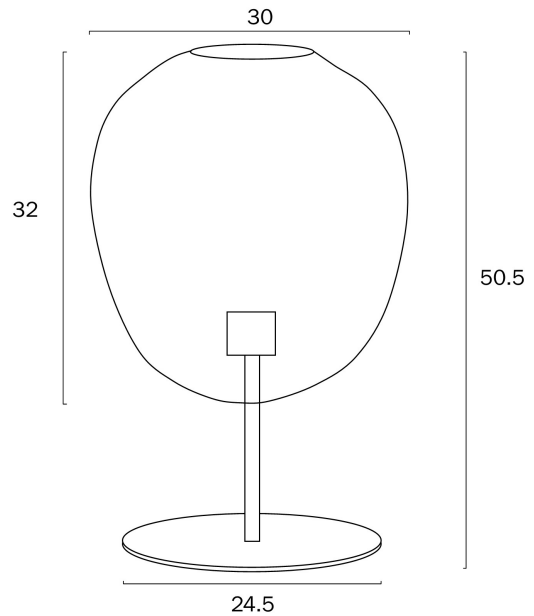

RANA 30CM TABLE LAMP SMALL

Note: Dimensions are only a guide and may vary due to manufacturing variations.

LIGHT SOURCE

Voltage Input

240V

Total Wattage (max)

25

Globe Type

E27

Globe / Light Source qty

1

Globe / Light Source included

No

Dimmable

Globe Dependant

SPECIFICATIONS

Lead and Plug

Yes

Switch

Inline Switch

IP rating

IP20

Height Adjustable?

No

Fixture Height (cm)

50.5

Fixture Diameter (cm)

30

Cable Length (cm)

180 (30+Inline Switch+150)

WARRANTY

Replacement Warranty