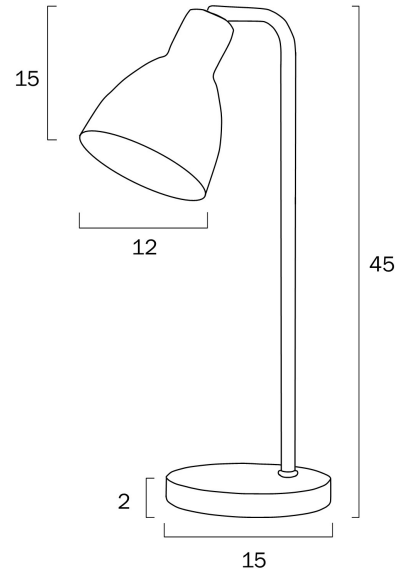

PIVOT TABLE LAMP

LIGHT SOURCE

Voltage Input

240V

Total Wattage (max)

25

Globe Type

E27

Globe / Light Source qty

1

Globe / Light Source included

No

Dimmable

Globe Dependant

SPECIFICATIONS

Lead and Plug

Fixture Material

Iron

Fixture Pantone Color

RAL 3015 (PK) or RAL 6019 (GN) or RAL 1036 (GD) or RAL 5009 (BL) or RAL 9005 (BK)

PRODUCT DIMENSIONS

Fixture Weight (Kg)

1

Fixture Height (cm)

45

Fixture Diameter (cm)

15

Cable Length (cm)

150 (20+Inline Switch+120)

WARRANTY

Replacement Warranty

*3 Years