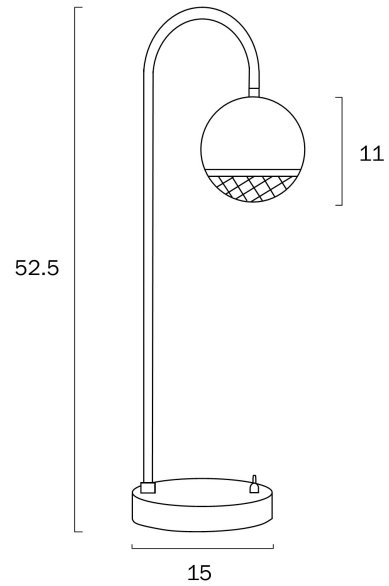

ONETA TABLE LAMP

Note: Dimensions are only a guide and may vary due to manufacturing variations.

LIGHT SOURCE

Voltage Input

240V

Total Wattage (max)

6

Globe Type

G9

Globe / Light Source qty

1

Globe / Light Source included

No

Dimmable

Globe Dependant

SPECIFICATIONS

COLOUR AND MATERIAL

Fixture Material

Iron,Acrylic

Diffuser Material

Acrylic

PRODUCT DIMENSIONS

Fixture Weight (Kg)

0.67