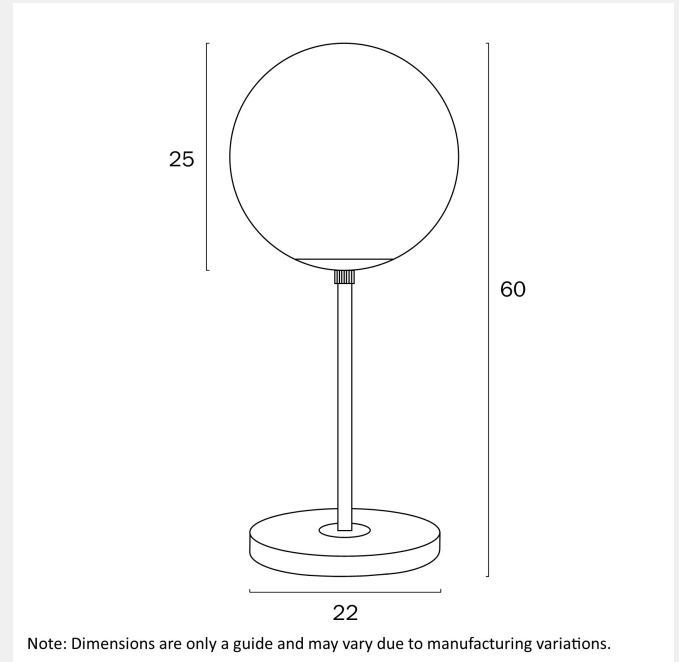

OLIANA TABLE LAMP LARGE

LIGHT SOURCE

Voltage Input

240V

Total Wattage (max)

25

Globe Type

E27

Globe / Light Source qty

1

Globe / Light Source included

No

Dimmable

Globe Dependant

SPECIFICATIONS

Lead and Plug

CLASS II – DOUBLE INSULATED, EARTH NOT REQUIRED

COLOUR AND MATERIAL

Fixture Material

Iron,Marble,Glass

PRODUCT DIMENSIONS

Fixture Weight (Kg)

3.4

Fixture Height (cm)