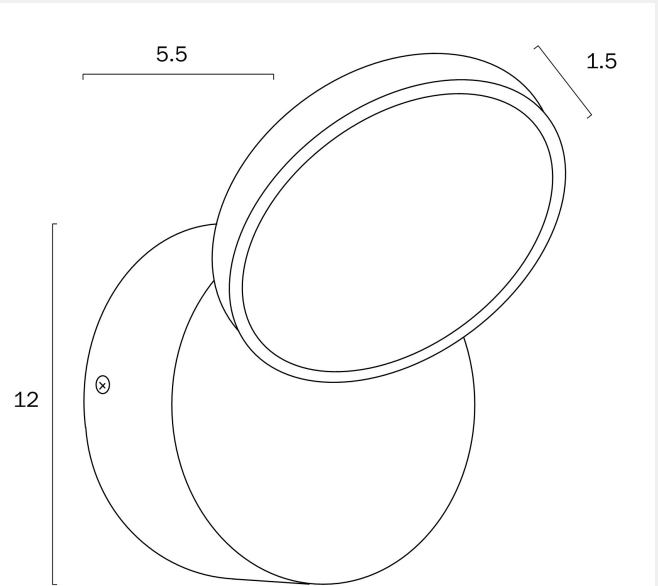

## NETRA TILT SURFACE LED DOWNLIGHT 3CCT

Note: Dimensions are only a guide and may vary due to manufacturing variations.

### LIGHT SOURCE

**Voltage Input**

240V

**Total Wattage (max)**

15

**Globe Type**

LED integrated SMD

**Globe / Light Source qty**

### PRODUCT DIMENSIONS

**Fixture Weight (Kg)**

0.5

**Fixture Diameter (cm)**

12

**telbix.**