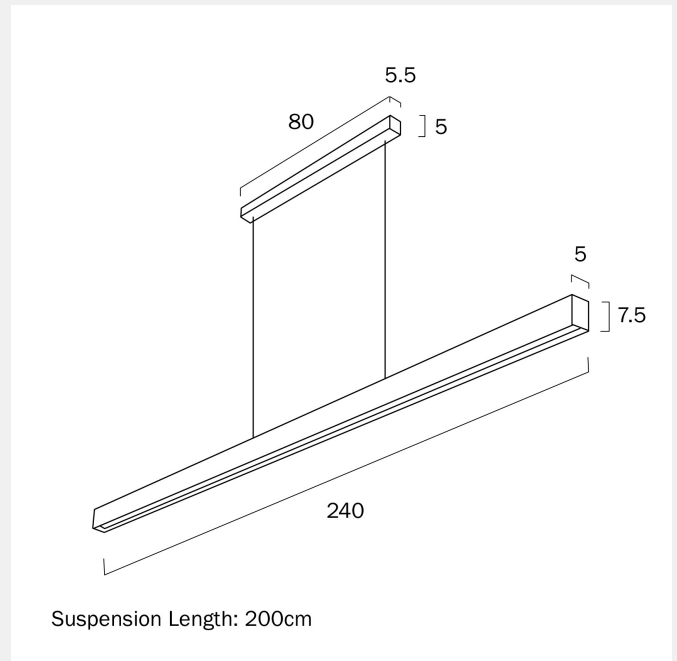

NAVARO 240CM LINEAR PENDANT LIGHT

LIGHT SOURCE

Voltage Input

240V

Total Wattage (max)

60

Globe Type

LED integrated SMD

Diffuser Material

Polycarbonate

WARRANTY

Replacement Warranty
*3 Years

PRODUCT DIMENSIONS

Fixture Height (cm)
7.5

Fixture Length (cm)
240

Fixture Width (cm)
5